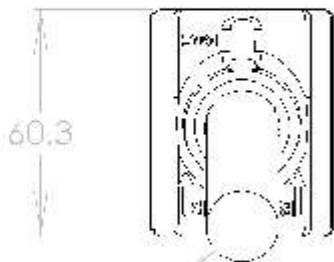

**BANNERFLEX METRO**  
**MAIN CASTING**

TOP VIEW

FRONT VIEW

RIGHT SIDE VIEW

1:1  
29  
1:1

TOP VIEW

**BANNERFLEX METRO  
CANTED ARM**

19.0

FRONT VIEW

812.8 ROD LENGTH

RIGHT SIDE VIEW

0.75" diameter Epoxy-resin fiberglass rod- CNC machined and coated with Innotek PolyArmor coating. (All sharp edges eased)