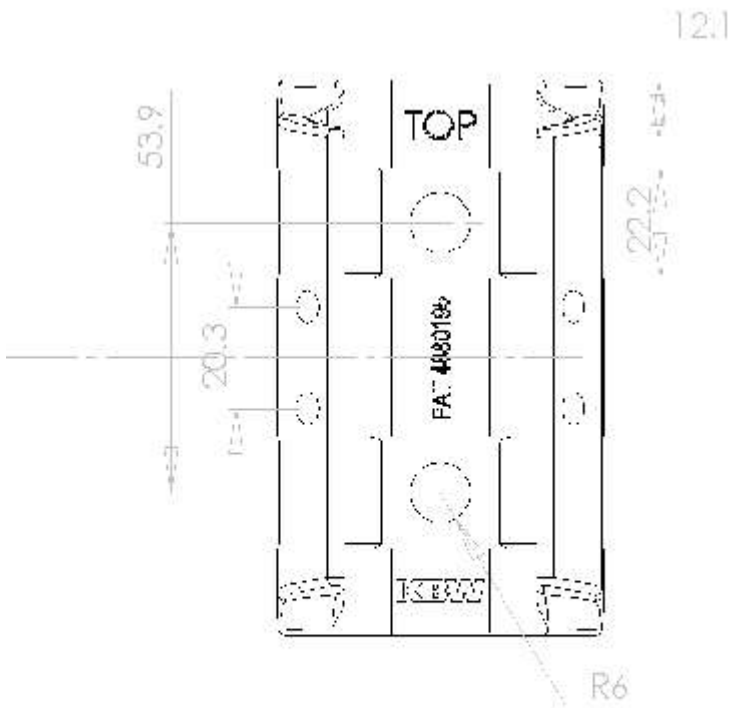

**BANNERFLEX METRO**  
**MAIN CASTING**

TOP VIEW

FRONT VIEW

RIGHT SIDE VIEW

1:1  
29  
1:1

TOP VIEW

**BANNERFLEX METRO  
CANTED ARM**

19.0

FRONT VIEW

812.8 ROD LENGTH

RIGHT SIDE VIEW

0.75" diameter Epoxy-resin fiberglass rod- CNC machined and coated with Innotek PolyArmor coating. (All sharp edges eased)