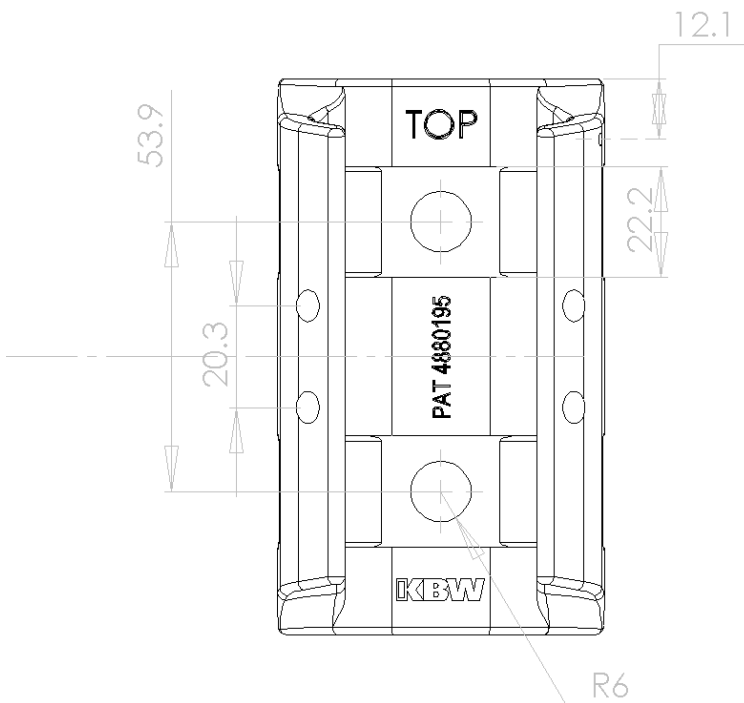

BANNERFLEX METRO
MAIN CASTING

TOP VIEW

FRONT VIEW

RIGHT SIDE VIEW

TOP VIEW

**BANNERFLEX METRO
CANTED ARM**

FRONT VIEW

RIGHT SIDE VIEW

0.75" diameter Epoxy-resin fiberglass rod- CNC machined and coated with Innotech PolyArmor coating. (All sharp edges eased)