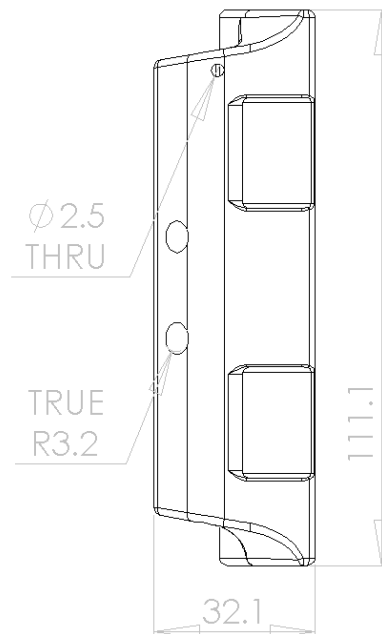

BANNERFLEX METRO
MAIN CASTING

TOP VIEW

FRONT VIEW

RIGHT SIDE VIEW

TOP VIEW

**BANNERFLEX METRO
CANTED ARM**

FRONT VIEW

RIGHT SIDE VIEW

0.75" diameter Epoxy-resin fiberglass rod- CNC machined and coated with Innotech PolyArmor coating. (All sharp edges eased)