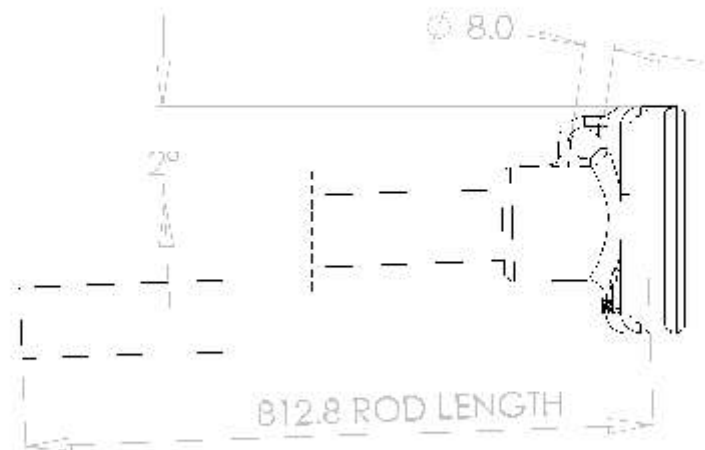

**BANNERFLEX METRO**  
**MAIN CASTING**

TOP VIEW

FRONT VIEW

RIGHT SIDE VIEW

1:1  
29  
1:1

TOP VIEW

**BANNERFLEX METRO  
CANTED ARM**

19.0

FRONT VIEW

812.8 ROD LENGTH

RIGHT SIDE VIEW

0.75" diameter Epoxy-resin fiberglass rod- CNC machined and coated with Innotek PolyArmor coating. (All sharp edges eased)