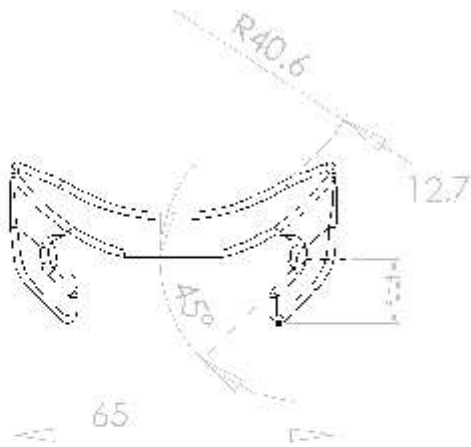

**BANNERFLEX METRO**  
**MAIN CASTING**

TOP VIEW

FRONT VIEW

RIGHT SIDE VIEW

1:1  
29  
1:1

TOP VIEW

**BANNERFLEX METRO  
CANTED ARM**

19.0

FRONT VIEW

812.8 ROD LENGTH

RIGHT SIDE VIEW

0.75" diameter Epoxy-resin fiberglass rod- CNC machined and coated with Innotek PolyArmor coating. (All sharp edges eased)