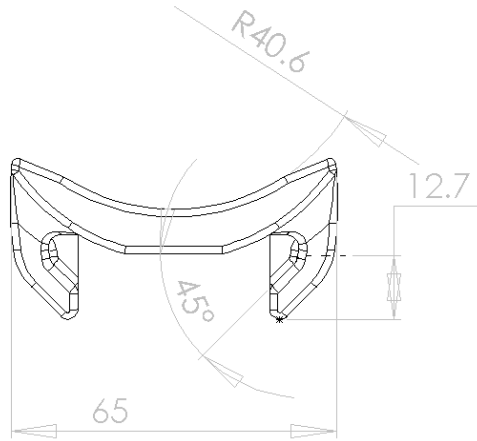

BANNERFLEX METRO
MAIN CASTING

TOP VIEW

FRONT VIEW

RIGHT SIDE VIEW

TOP VIEW

**BANNERFLEX METRO
CANTED ARM**

FRONT VIEW

RIGHT SIDE VIEW

0.75" diameter Epoxy-resin fiberglass rod- CNC machined and coated with Innotech PolyArmor coating. (All sharp edges eased)