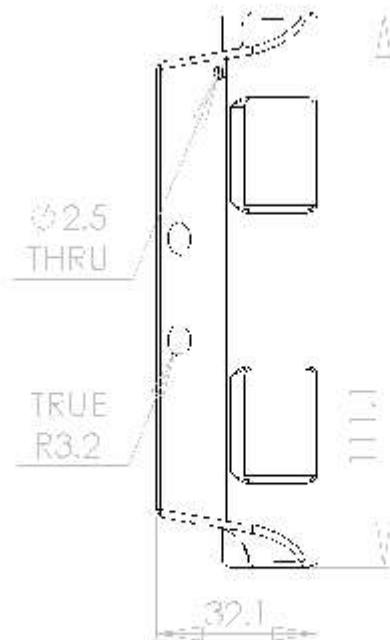

**BANNERFLEX METRO**  
**MAIN CASTING**

TOP VIEW

FRONT VIEW

RIGHT SIDE VIEW

1:1  
29  
1:1

TOP VIEW

**BANNERFLEX METRO  
CANTED ARM**

19.0

FRONT VIEW

812.8 ROD LENGTH

RIGHT SIDE VIEW

0.75" diameter Epoxy-resin fiberglass rod- CNC machined and coated with Innotek PolyArmor coating. (All sharp edges eased)