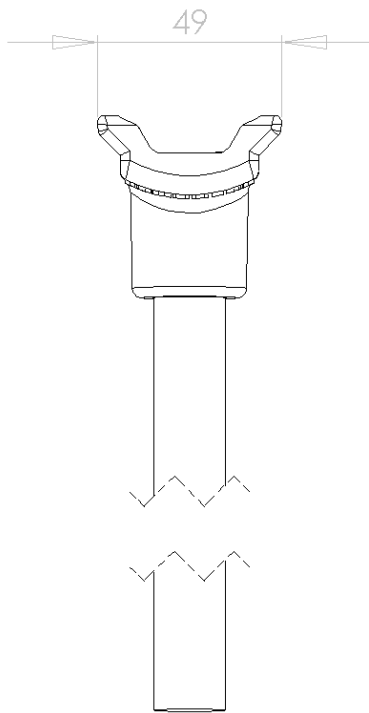

BANNERFLEX METRO
MAIN CASTING

TOP VIEW

FRONT VIEW

RIGHT SIDE VIEW

TOP VIEW

**BANNERFLEX METRO
CANTED ARM**

FRONT VIEW

RIGHT SIDE VIEW

0.75" diameter Epoxy-resin fiberglass rod- CNC machined and coated with Innotech PolyArmor coating. (All sharp edges eased)