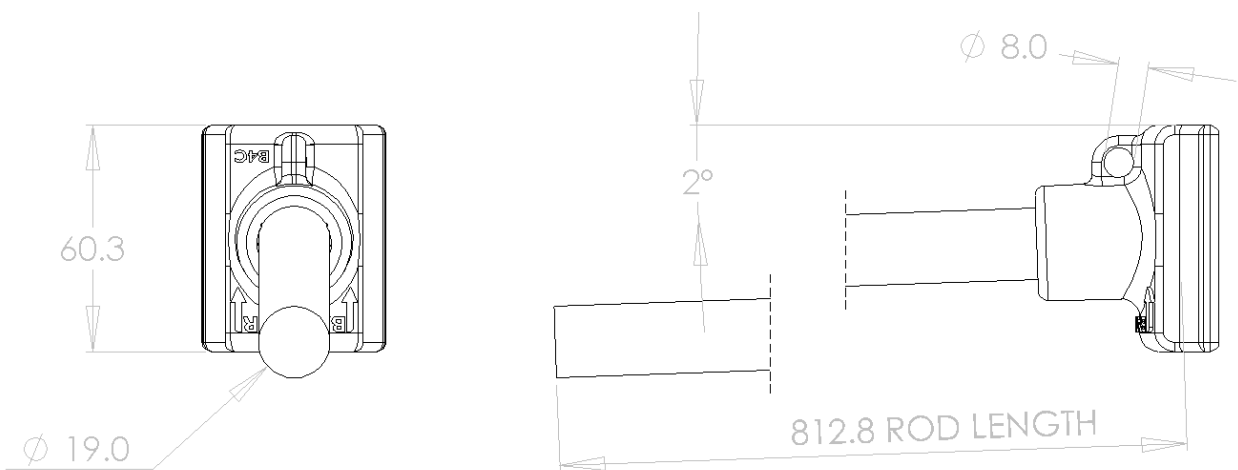

BANNERFLEX METRO
MAIN CASTING

TOP VIEW

FRONT VIEW

RIGHT SIDE VIEW

TOP VIEW

**BANNERFLEX METRO
CANTED ARM**

FRONT VIEW

RIGHT SIDE VIEW

0.75" diameter Epoxy-resin fiberglass rod- CNC machined and coated with Innotech PolyArmor coating. (All sharp edges eased)