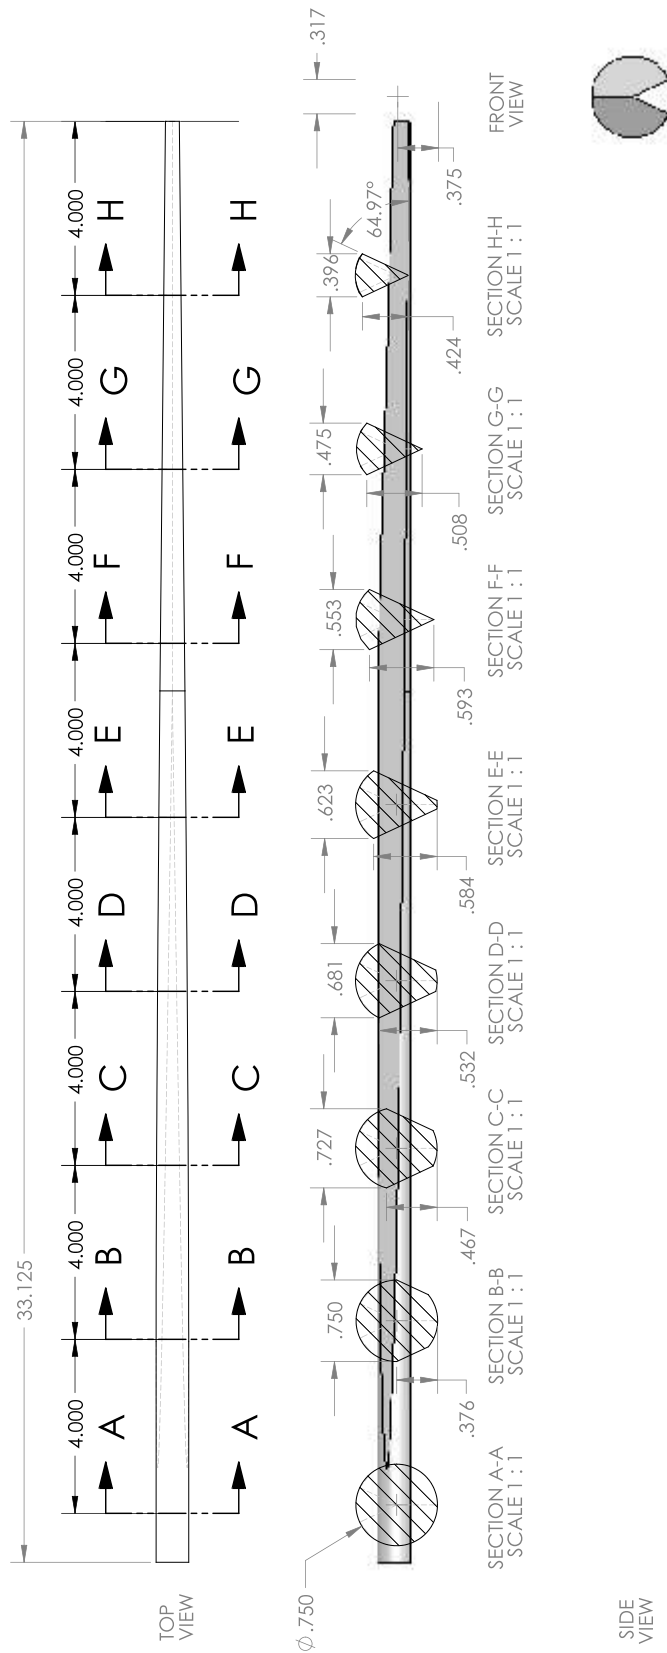

**BANNERFLEX METRO**  
**MAIN CASTING**

TOP VIEW

FRONT VIEW

RIGHT SIDE VIEW

1:1  
29  
1:1

TOP VIEW

**BANNERFLEX METRO  
CANTED ARM**

19.0

FRONT VIEW

812.8 ROD LENGTH

RIGHT SIDE VIEW

0.75" diameter Epoxy-resin fiberglass rod- CNC machined and coated with Innotek PolyArmor coating. (All sharp edges eased)