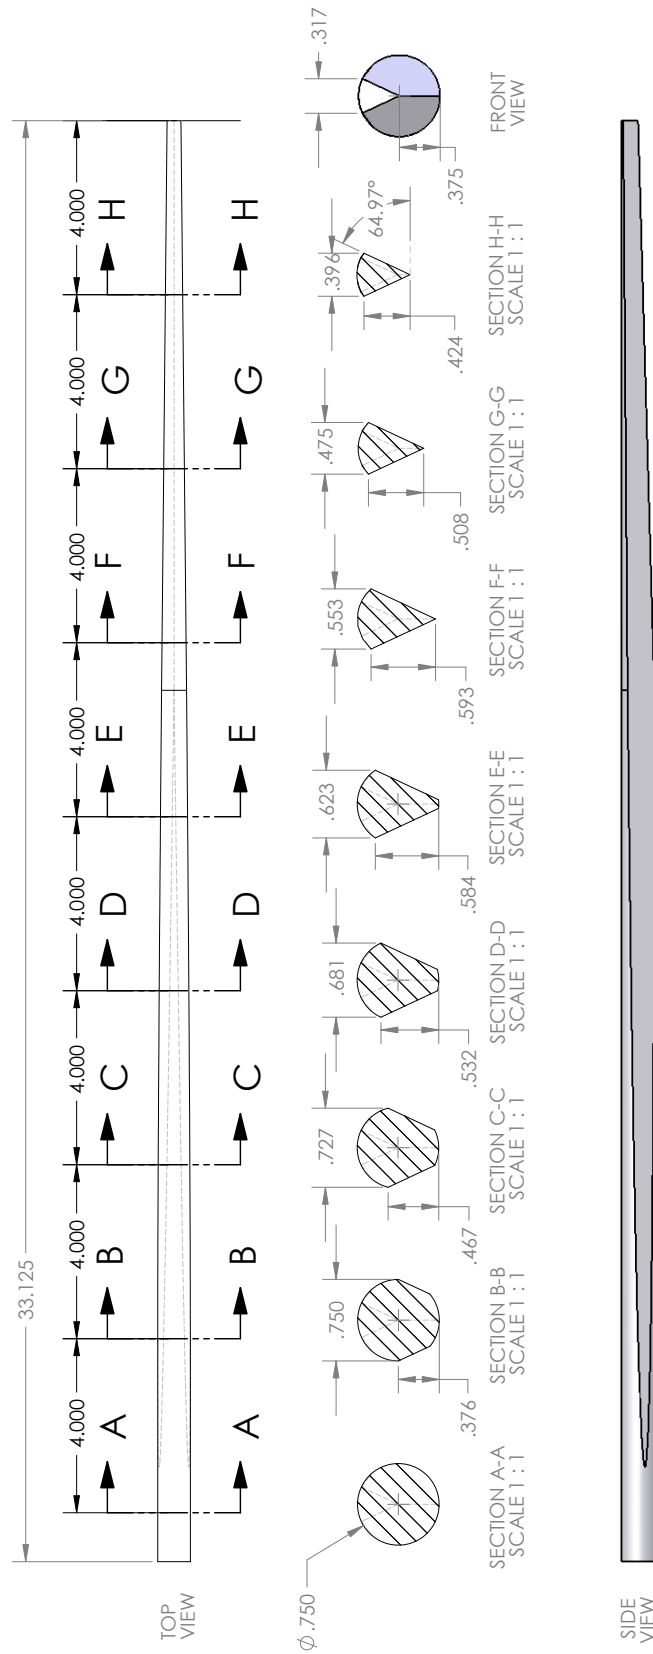

BANNERFLEX METRO
MAIN CASTING

TOP VIEW

FRONT VIEW

RIGHT SIDE VIEW

TOP VIEW

**BANNERFLEX METRO
CANTED ARM**

FRONT VIEW

RIGHT SIDE VIEW

0.75" diameter Epoxy-resin fiberglass rod- CNC machined and coated with Innotech PolyArmor coating. (All sharp edges eased)